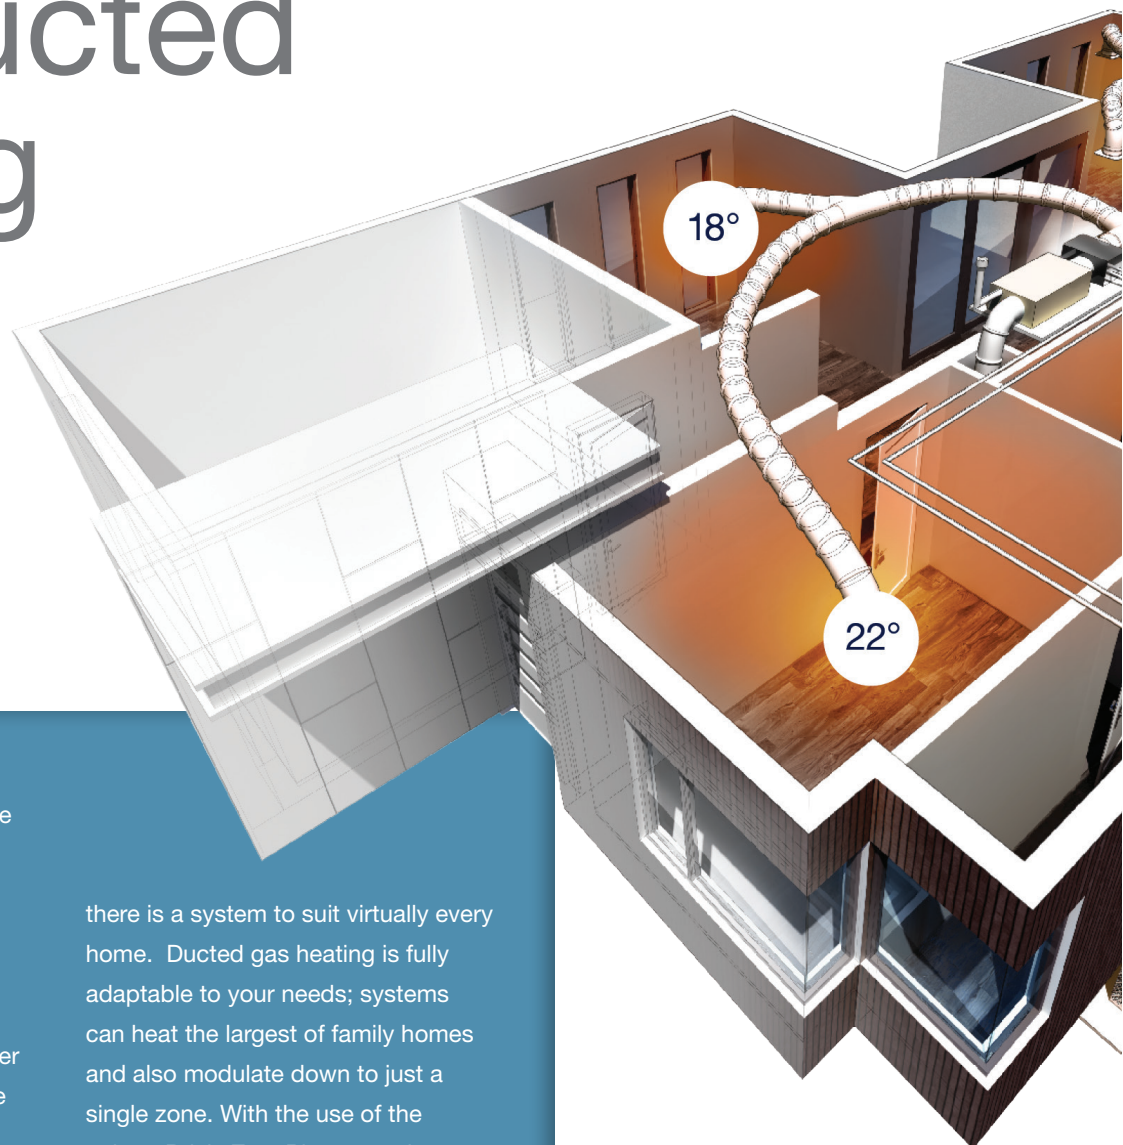

Gas Ducted Heating

- ✓ Powerful, natural heat
- ✓ Hot no matter what
- ✓ Heating for half price
- ✓ Year round comfort

Brivis Ducted Gas Heating will provide powerful, natural heat for either a whole home or single room solution; you will always feel warm and comfortably no matter how cold it gets outside. Air is drawn from inside your home, rapidly heated, and then gently distributed through ceiling or floor vents. With lower upfront and running costs you will save money while you efficiently and effectively heat your home. Brivis has been warming Australian homes for over 50 years. Our range of highly efficient 5 and 6 Star Ducted Gas Heaters are the result of this experience. For the ultimate home comfort system, go one step further with Brivis Dual Comfort for year round Comfort.

Powerful, Natural Heat

Brivis Ducted Gas Heaters come in a wide range of capacities, ranging from 15kW up to our largest 35kW system. They are also available in various installation configurations, ensuring

there is a system to suit virtually every home. Ducted gas heating is fully adaptable to your needs; systems can heat the largest of family homes and also modulate down to just a single zone. With the use of the unique Brivis ZonePlus control system, you can either set different temperatures in individual zones or achieve a perfect, consistent temperature throughout the entire home.

Hot No Matter What

When it is really cold outside, you want to be confident you will be warm and comfortable inside - that's why Brivis Ducted Gas Heaters are the product of choice in the coldest parts of Australia. No matter what the outside temperature is, a Brivis

Central Heating System	Hourly cost
Gas Ducted - 4 & 5 star rating (zoned*)	12c-18c
Ducted Reverse Cycle Airconditioning (zoned)	30c-42c

*Assumes 50% of the home is not heated. All costs given for homes of 150 m2 with 2.4m ceilings heated to 21°C. Calculations for larger or smaller homes can be estimated proportionately from these figures. The figures came from the costs and have been calculated with Natural Gas @ 1c/MJ and Electricity @ 17c/kWh. The cost of Natural Gas and Electricity will vary depending on your location and energy provider. Source: Sustainability Victoria - resourcesmart.vic.gov.au